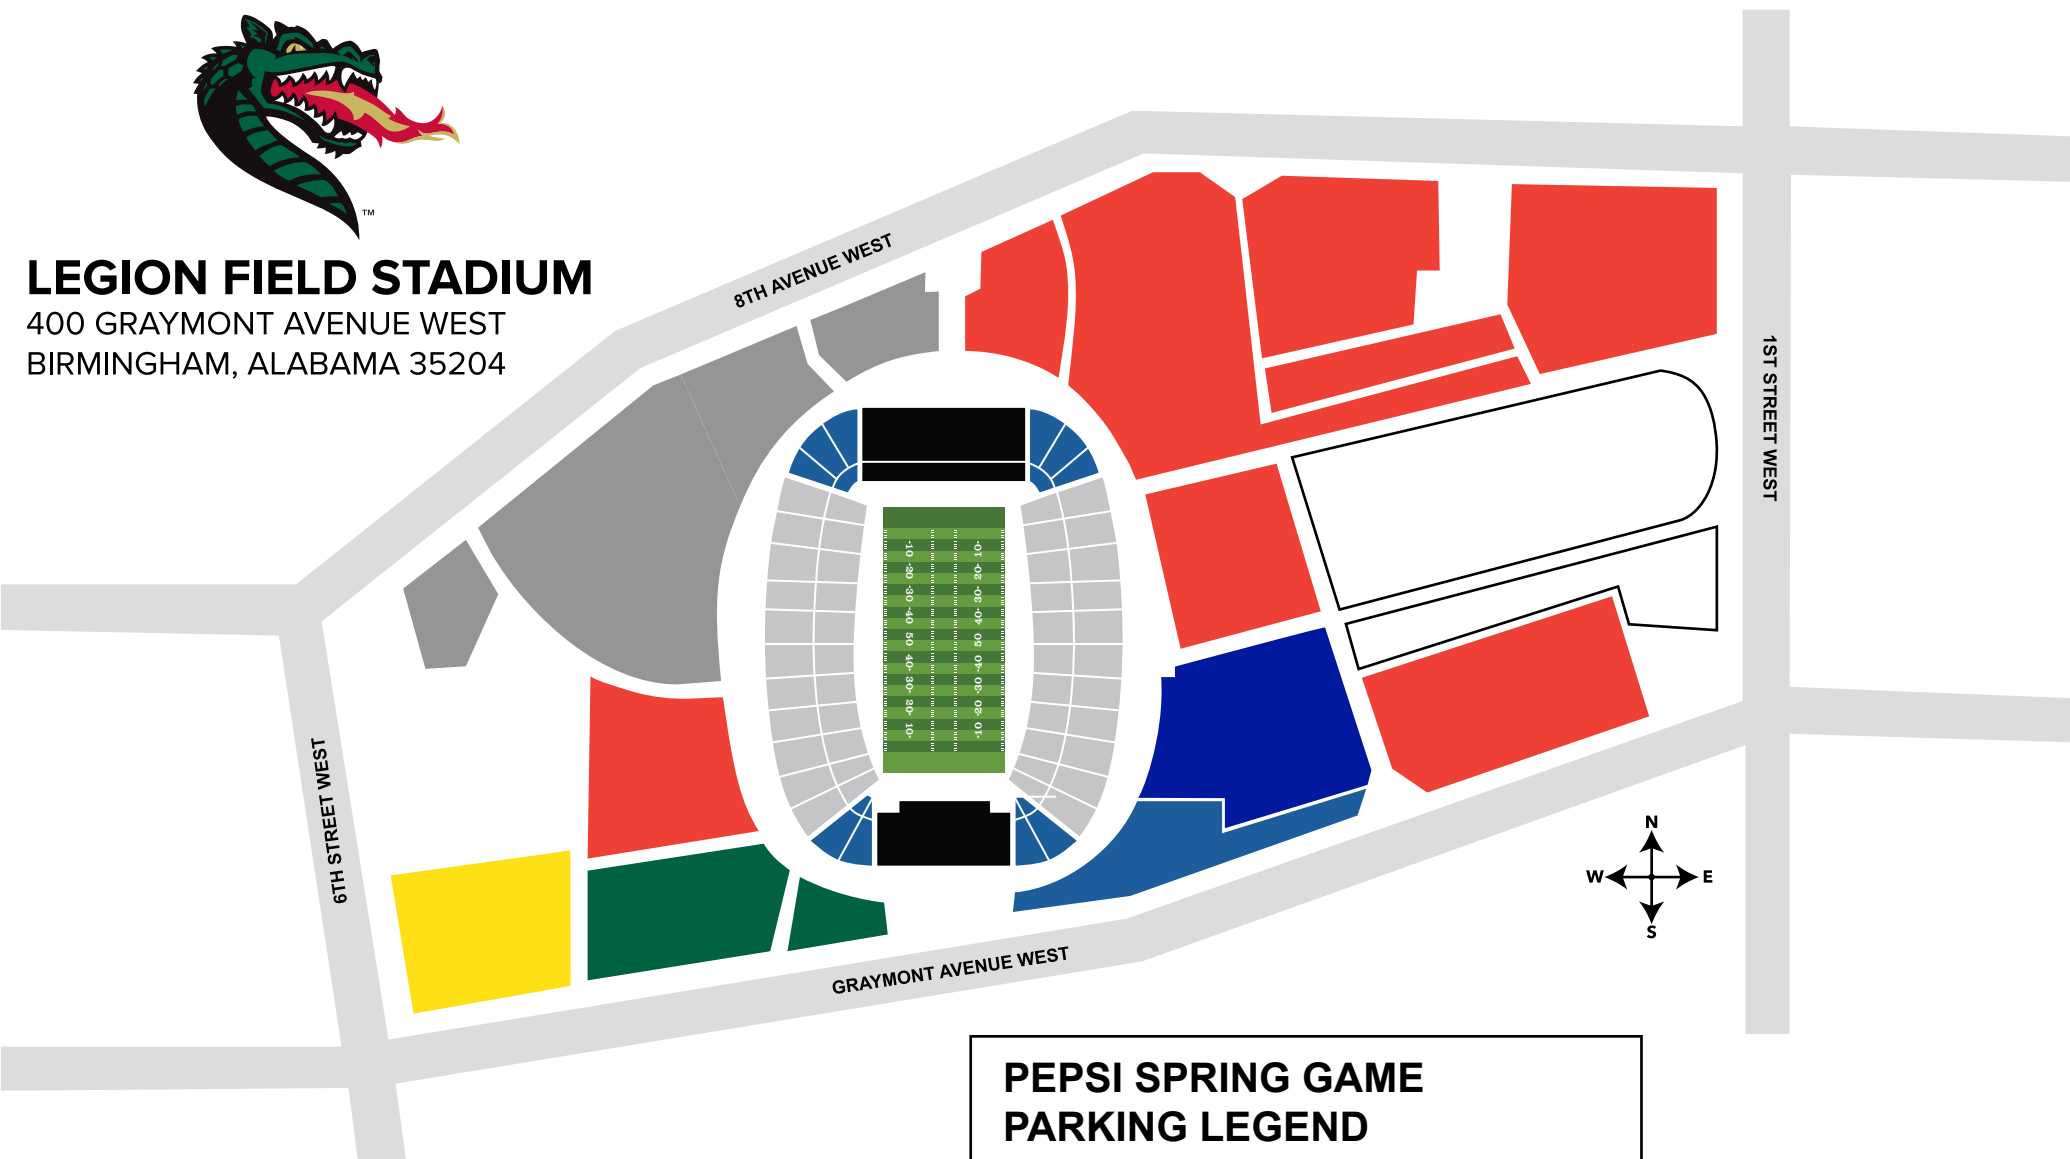

LEGION FIELD STADIUM

400 GRAYMONT AVENUE WEST
BIRMINGHAM, ALABAMA 35204

PEPSI SPRING GAME PARKING LEGEND

-  PUBLIC PARKING - \$5
-  ADA PARKING
-  PUBLIC PARKING - \$5 / TAILGATE - \$10 (\$15 TOTAL)
-  OFFICIALS LOT
-  STUDENT PARKING - FREE WITH VALID STUDENT ID
-  STUDENT TAILGATE LOT

• PUBLIC PARKING LOTS OPEN AT 9:00 AM